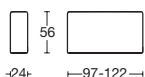

Elementi centrali
Central elements

Bracciolo
Armrest