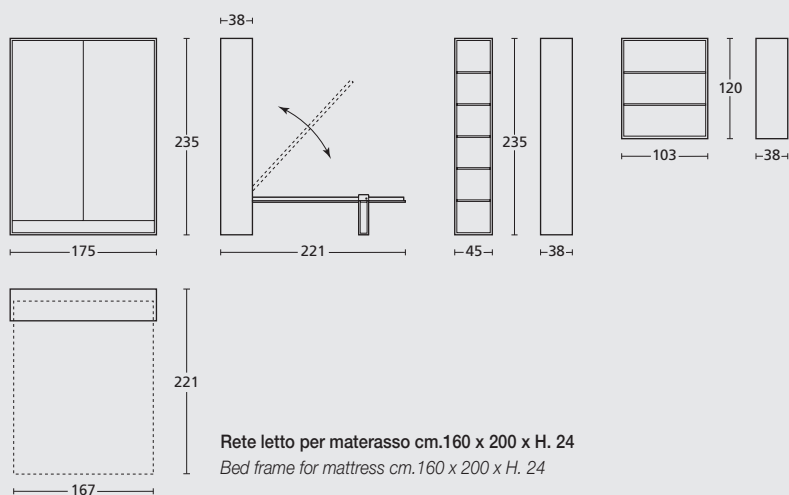

MOLETTO Mobile con letto / Cabinet with bed