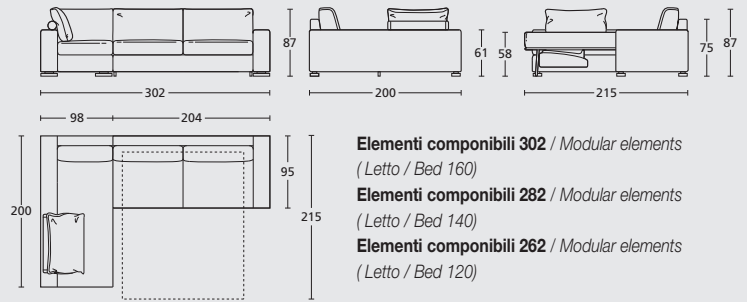

ELEMENTI COMPONIBILI | Bracciolo 22 / Modular elements armrest 22