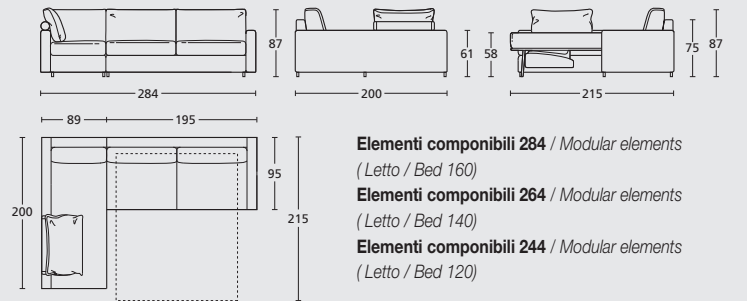

ELEMENTI COMPONIBILI | Bracciolo 13 / Modular elements armrest 13