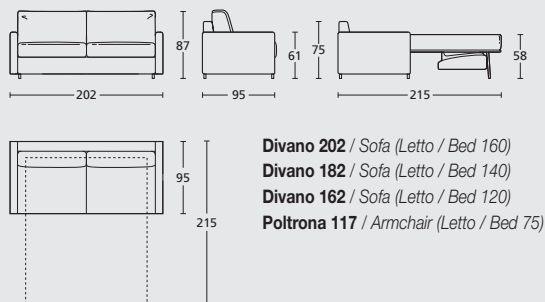

INFINITO | Bracciolo 10 / Armrest 10